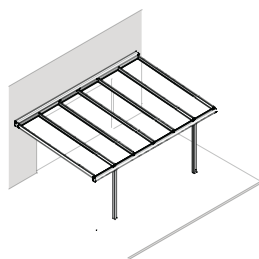

B2 flush, recessed
B2v as B2, with Murano Vetro purlin

Guarantees

CE Quality and engineering conform to
EN 13561 CE standard

made in germany Manufactured and assembled in Germany

LIFE Guarantee
LEWENS awnings stand for:

L.UST FOR LIFE

I.NTELLIGENCE

F.REEDOM

E.ASY LIVING