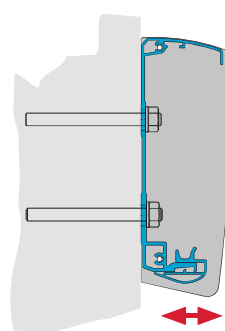

MURANO PURO

Lightweight glass roof

SYSTEM

Technical features

TYPES AND STYLES <i>(see also drawings below)</i>	Roof FLUSH (B) Posts outside (B1) or recessed (B2)
	<ul style="list-style-type: none"> externally flush model (B1): always possible with 3 posts, not in all widths with 2 posts (depends on roof size and snow load zone) for large widths the stronger purlin/rain gutter from the MURANO VETRO model is used if necessary (depends on roof size and snow load zone) recessed model (B2): supports always recessed by up to 1/5
Width 1 unit	max. 540 cm
Depth	max. 350 cm

Centimetre-accurate manufacture in all intermediate widths!

Tilt angle	3° - 10°, stepless (a tilt angle of at least 5° is recommended to improve water drainage)
Rafter spacings	max. 120 cm (depending on roof size and snow load zone)
Post height	max. 600 cm (standard: 300 cm)
Construction height	Dependent on depth selected and roof pitch between 3° and 10°
Scope of supply, attachment	<ul style="list-style-type: none"> supplied incl. wall bracket profile <u>without</u> mounting screws and dowels posts <u>without</u> mounting screws and dowels with integral downpipe to bottom edge of post, without connections
Frame colours	<ul style="list-style-type: none"> 16 RAL colours and 5 textured finishes to choose from (see LEWENS price list for colour chart) special RAL (extra charge) special colours and effect finishes on request
Options <i>(additional equipment)</i>	<ol style="list-style-type: none"> Side walls and triangular infill section Radiant heater LED lighting strips

L.UST FOR LIFE

I.NTELLIGENCE

F.REEDOM

E.ASY LIVING

Fitting

Wall attachment

The profile on which the case is mounted permits a tolerance, enabling any unevenness in the wall surface of up to 1 cm to be equalised without difficulty.