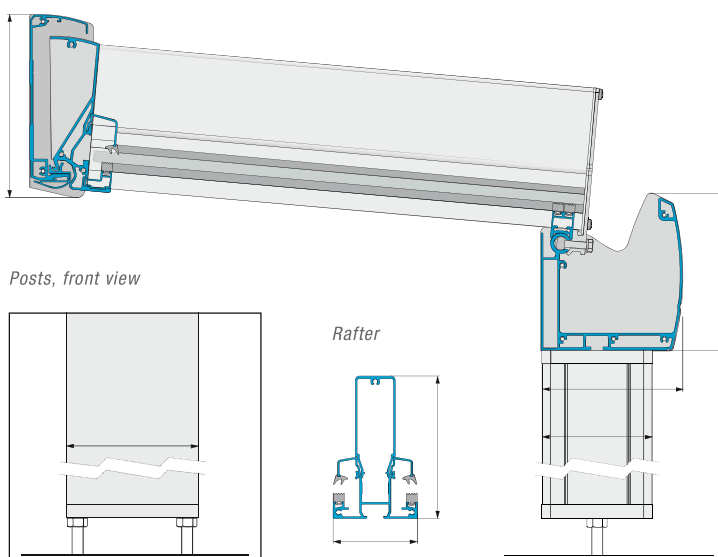

MURANO PURO

Lightweight glass roof

SYSTEM

Technical features

TYPES AND STYLES <i>(see also drawings below)</i>	Roof FLUSH (B) Posts outside (B1) or recessed (B2)
	<ul style="list-style-type: none"> externally flush model (B1): always possible with 3 posts, not in all widths with 2 posts (depends on roof size and snow load zone) for large widths the stronger purlin/rain gutter from the MURANO VETRO model is used if necessary (depends on roof size and snow load zone) recessed model (B2): supports always recessed by up to 1/5
Width 1 unit	max. 540 cm
Depth	max. 350 cm

Centimetre-accurate manufacture in all intermediate widths!

Tilt angle	3° - 10°, stepless (a tilt angle of at least 5° is recommended to improve water drainage)
Rafter spacings	max. 120 cm (depending on roof size and snow load zone)
Post height	max. 600 cm (standard: 300 cm)
Construction height	Dependent on depth selected and roof pitch between 3° and 10°
Scope of supply, attachment	<ul style="list-style-type: none"> supplied incl. wall bracket profile <u>without</u> mounting screws and dowels posts <u>without</u> mounting screws and dowels with integral downpipe to bottom edge of post, without connections
Frame colours	<ul style="list-style-type: none"> 16 RAL colours and 5 textured finishes to choose from (see LEWENS price list for colour chart) special RAL (extra charge) special colours and effect finishes on request
Options <i>(additional equipment)</i>	<ol style="list-style-type: none"> Side walls and triangular infill section Radiant heater LED lighting strips

L.UST FOR LIFE

I.NTELLIGENCE

F.REEDOM

E.ASY LIVING

Fitting

Wall attachment

The profile on which the case is mounted permits a tolerance, enabling any unevenness in the wall surface of up to 1 cm to be equalised without difficulty.