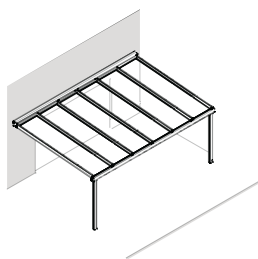

Centimetre-accurate manufacture in all intermediate widths!

Tilt angle	3° - 10°, stepless (a tilt angle of at least 5° is recommended to improve water drainage)
Rafter spacings	max. 120 cm (depending on roof size and snow load zone)
Post height	max. 600 cm (standard: 300 cm)
Construction height	Dependent on depth selected and roof pitch between 3° and 10°
Scope of supply, attachment	- supplied incl. wall bracket profile <u>without</u> mounting screws and dowels - posts <u>without</u> mounting screws and dowels - with integral downpipe to bottom edge of post, without connections
Frame colours	16 RAL colours and 5 textured finishes to choose from (see LEWENS price list for colour chart) - special RAL (extra charge) - special colours and effect finishes on request
Options <i>(additional equipment)</i>	- Side walls and triangular infill section - Radiant heater - LED lighting strips

Please refer to technical data in the current Lewens price list for possible dimensions and restrictions and for the complete list of electronic accessories.

Styles

B1 flush, outside
B1v as B1, with Murano Vetro purlin